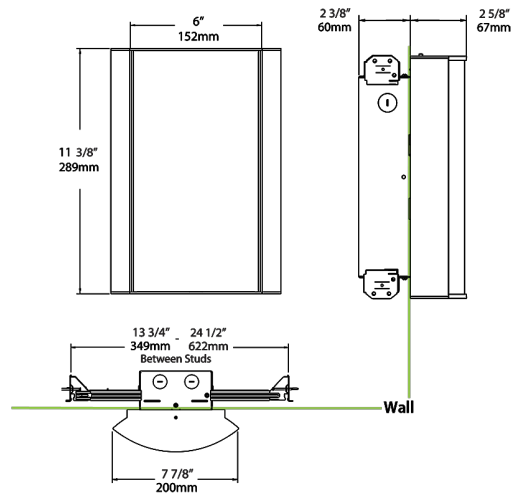

Dimensions

Ordering Matrix

Family	Lumen Package	CRI and CCT	Options	Lens	Options	Finish	Options
HALV	18L	927	-	MC	-	SA	/LC/E2
	10L = 1000lm / 14W	940 = 90CRI, 4000K		F = Frosted (Standard)		W = White	Blank = No Option
	18L = 1800lm / 25W	935 = 90CRI, 3500K		FG1 = Frosted with Grill Style #1		K = Black	/E2 = Emergency Battery Backup
		930 = 90CRI, 3000K		FG2 = Frosted with Grill Style #2		S = Silver	/MVS = Occupancy Sensor
		927 = 90CRI, 2700K		FG3 = Frosted with Grill Style #3		A = Antique Bronze	/BL = Bi-Level Control
				NL = Natural Leaves		SA = Satin Nickel	/MVS/E2 = Microwave Sensor w/ Emergency Battery Backup
				GL = Green Leaves		CU = Copper	/BL/E2 = Bi-Level Control w/ Emergency Battery Backup
				TL = Toffee Leaves			/LC/E2 = Lightcloud Controller w/ Emergency Battery Backup
				LW = Linen Hampton White			
				LS = Linen Stone			
				LH = Linen Harbor			
				MS = Metallic Spun Silver			
				MC = Metallic Spun Copper			
				MG = Metallic Spun Gold			
				CW = Crush Polar White			
				CS = Crush Sedona			
				MP = Mirage Platinum			
				MA = Mirage Bronze			