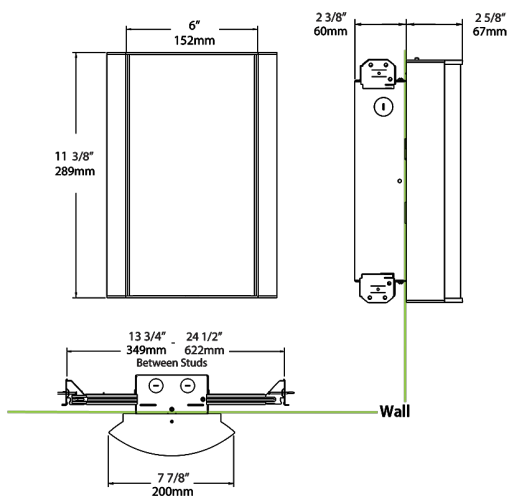

Dimensions

Ordering Matrix

Family	Lumen Package	CRI and CCT	Lens	Finish	Options
HALV	18L	935	CW	S	/LC/E2
	10L = 1000lm / 14W	940 = 90CRI, 4000K	F = Frosted (Standard)	W = White	Blank = No Option
	18L = 1800lm / 25W	935 = 90CRI, 3500K	FG1 = Frosted with Grill Style #1	K = Black	/E2 = Emergency Battery Backup
		930 = 90CRI, 3000K	FG2 = Frosted with Grill Style #2	S = Silver	/MVS = Occupancy Sensor
		927 = 90CRI, 2700K	FG3 = Frosted with Grill Style #3	A = Antique Bronze	/BL = Bi-Level Control
			NL = Natural Leaves	SA = Satin Nickel	/MVS/E2 = Microwave Sensor w/ Emergency Battery Backup
			GL = Green Leaves	CU = Copper	/BL/E2 = Bi-Level Control w/ Emergency Battery Backup
			TL = Toffee Leaves		/LC/E2 = Lightcloud Controller w/ Emergency Battery Backup
			LW = Linen Hampton White		
			LS = Linen Stone		
			LH = Linen Harbor		
			MS = Metallic Spun Silver		
			MC = Metallic Spun Copper		
			MG = Metallic Spun Gold		
			CW = Crush Polar White		
			CS = Crush Sedona		
			MP = Mirage Platinum		
			MA = Mirage Bronze		