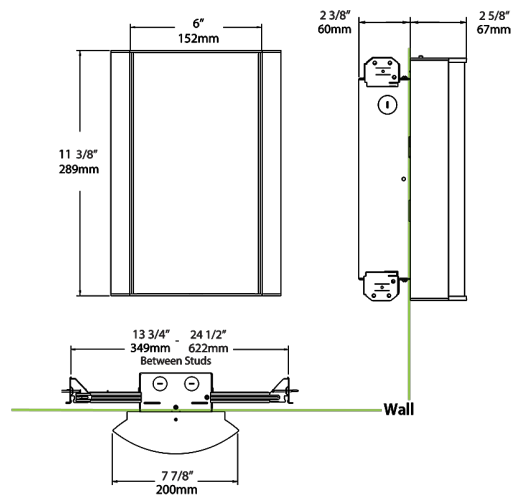

Dimensions

Ordering Matrix

Family	Lumen Package	CRI and CCT	Options	Lens	Options	Finish	Options
HALV	18L	935	—	FG1	—	W	/LC
	10L = 1000lm / 14W	940 = 90CRI, 4000K		F = Frosted (Standard)		W = White	Blank = No Option
	18L = 1800lm / 25W	935 = 90CRI, 3500K		FG1 = Frosted with Grill Style #1		K = Black	/E2 = Emergency Battery Backup
		930 = 90CRI, 3000K		FG2 = Frosted with Grill Style #2		S = Silver	/MVS = Occupancy Sensor
		927 = 90CRI, 2700K		FG3 = Frosted with Grill Style #3		A = Antique Bronze	/BL = Bi-Level Control
				NL = Natural Leaves		SA = Satin Nickel	/MVS/E2 = Microwave Sensor w/ Emergency Battery Backup
				GL = Green Leaves		CU = Copper	/BL/E2 = Bi-Level Control w/ Emergency Battery Backup
				TL = Toffee Leaves			/LC/E2 = Lightcloud Controller w/ Emergency Battery Backup
				LW = Linen Hampton White			
				LS = Linen Stone			
				LH = Linen Harbor			
				MS = Metallic Spun Silver			
				MC = Metallic Spun Copper			
				MG = Metallic Spun Gold			
				CW = Crush Polar White			
				CS = Crush Sedona			
				MP = Mirage Platinum			
				MA = Mirage Bronze