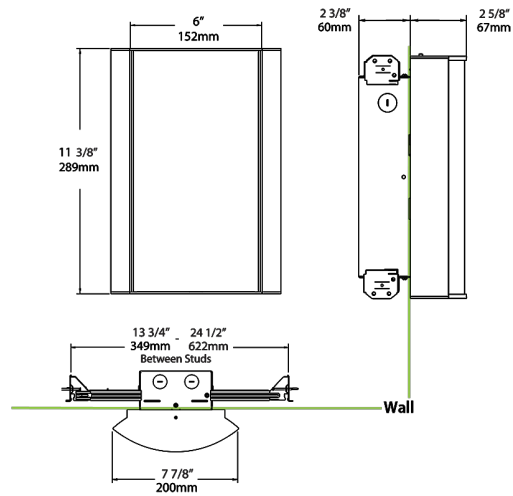

Dimensions

Ordering Matrix

Family	Lumen Package	CRI and CCT	—	Lens	—	Finish	Options
HALV	18L	935	—	LH	—	A	/E2
	10L = 1000lm / 14W	940 = 90CRI, 4000K		F = Frosted (Standard)		W = White	Blank = No Option
	18L = 1800lm / 25W	935 = 90CRI, 3500K		FG1 = Frosted with Grill Style #1		K = Black	/E2 = Emergency Battery Backup
		930 = 90CRI, 3000K		FG2 = Frosted with Grill Style #2		S = Silver	/MVS = Occupancy Sensor
		927 = 90CRI, 2700K		FG3 = Frosted with Grill Style #3		A = Antique Bronze	/BL = Bi-Level Control
				NL = Natural Leaves		SA = Satin Nickel	/LC = Lightcloud Controller
				GL = Green Leaves		CU = Copper	/MVS/E2 = Microwave Sensor w/ Emergency Battery Backup
				TL = Toffee Leaves			/BL/E2 = Bi-Level Control w/ Emergency Battery Backup
				LW = Linen Hampton White			/LC/E2 = Lightcloud Controller w/ Emergency Battery Backup
				LS = Linen Stone			
				LH = Linen Harbor			
				MS = Metallic Spun Silver			
				MC = Metallic Spun Copper			
				MG = Metallic Spun Gold			
				CW = Crush Polar White			
				CS = Crush Sedona			
				MP = Mirage Platinum			
				MA = Mirage Bronze			