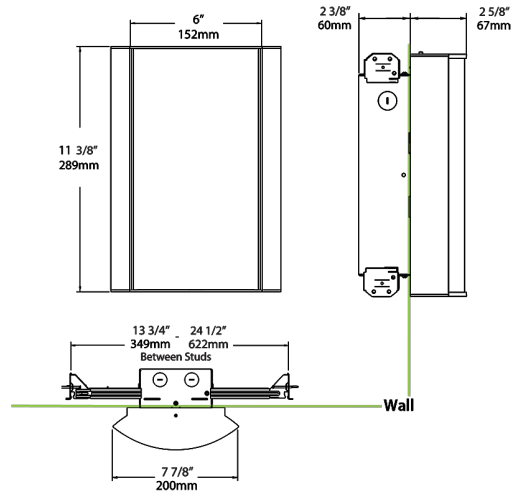

Dimensions

Ordering Matrix

Family	Lumen Package	CRI and CCT		Lens		Finish	Options
HALVS	10L	927	–	MA	–	A	/E2
	10L = 1000lm / 14W	940 = 90CRI, 4000K		F = Frosted (Standard)		W = White	Blank = No Option
	18L = 1800lm / 25W	935 = 90CRI, 3500K		FG1 = Frosted with Grill Style #1		K = Black	/E2 = Emergency Battery Backup
		930 = 90CRI, 3000K		FG2 = Frosted with Grill Style #2		S = Silver	/MVS = Occupancy Sensor
		927 = 90CRI, 2700K		FG3 = Frosted with Grill Style #3		A = Antique Bronze	/BL = Bi-Level Control
				NL = Natural Leaves		SA = Satin Nickel	/LC = Lightcloud Controller
				GL = Green Leaves		CU = Copper	/MVS/E2 = Microwave Sensor w/ Emergency Battery Backup
				TL = Toffee Leaves			/BL/E2 = Bi-Level Control w/ Emergency Battery Backup
				LW = Linen Hampton White			/LC/E2 = Lightcloud Controller w/ Emergency Battery Backup
				LS = Linen Stone			
				LH = Linen Harbor			
				MS = Metallic Spun Silver			
				MC = Metallic Spun Copper			
				MG = Metallic Spun Gold			
				CW = Crush Polar White			
				CS = Crush Sedona			
				MP = Mirage Platinum			
				MA = Mirage Bronze			