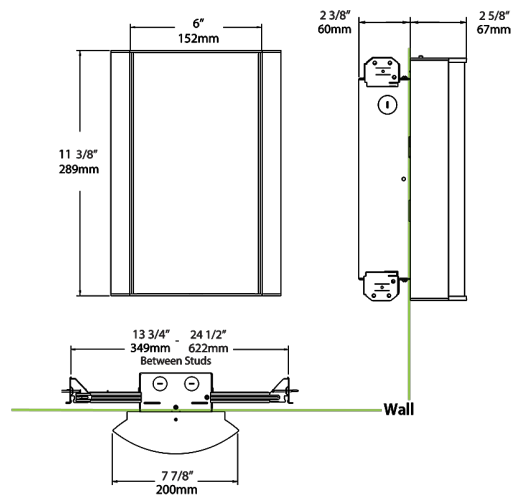

Dimensions

Ordering Matrix

Family	Lumen Package	CRI and CCT		Lens		Finish	Options
HALVS	10L	927	—	MS	—	A	/LC/E2
	10L = 1000lm / 14W	940 = 90CRI, 4000K		F = Frosted (Standard)		W = White	Blank = No Option
	18L = 1800lm / 25W	935 = 90CRI, 3500K		FG1 = Frosted with Grill Style #1		K = Black	/E2 = Emergency Battery Backup
		930 = 90CRI, 3000K		FG2 = Frosted with Grill Style #2		S = Silver	/MVS = Occupancy Sensor
		927 = 90CRI, 2700K		FG3 = Frosted with Grill Style #3		A = Antique Bronze	/BL = Bi-Level Control
				NL = Natural Leaves		SA = Satin Nickel	/LC = Lightcloud Controller
				GL = Green Leaves		CU = Copper	/MVS/E2 = Microwave Sensor w/ Emergency Battery Backup
				TL = Toffee Leaves			/BL/E2 = Bi-Level Control w/ Emergency Battery Backup
				LW = Linen Hampton White			/LC/E2 = Lightcloud Controller w/ Emergency Battery Backup
				LS = Linen Stone			
				LH = Linen Harbor			
				MS = Metallic Spun Silver			
				MC = Metallic Spun Copper			
				MG = Metallic Spun Gold			
				CW = Crush Polar White			
				CS = Crush Sedona			
				MP = Mirage Platinum			
				MA = Mirage Bronze			