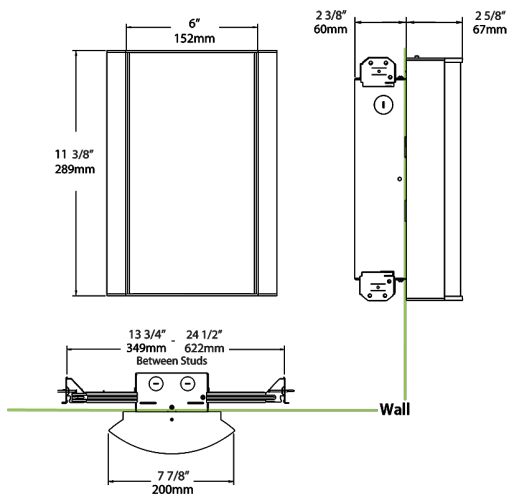

Dimensions

Ordering Matrix

Family	Lumen Package	CRI and CCT		Lens		Finish	Options
HALVS	10L	927	-	TL	-	A	/LC/E2
	10L = 1000lm / 14W	940 = 90CRI, 4000K		F = Frosted (Standard)		W = White	Blank = No Option
	18L = 1800lm / 25W	935 = 90CRI, 3500K		FG1 = Frosted with Grill Style #1		K = Black	/E2 = Emergency Battery Backup
		930 = 90CRI, 3000K		FG2 = Frosted with Grill Style #2		S = Silver	/MVS = Occupancy Sensor
		927 = 90CRI, 2700K		FG3 = Frosted with Grill Style #3		A = Antique Bronze	/BL = Bi-Level Control
				NL = Natural Leaves		SA = Satin Nickel	/LC = Lightcloud Controller
				GL = Green Leaves		CU = Copper	/MVS/E2 = Microwave Sensor w/ Emergency Battery Backup
				TL = Toffee Leaves			/BL/E2 = Bi-Level Control w/ Emergency Battery Backup
				LW = Linen Hampton White			/LC/E2 = Lightcloud Controller w/ Emergency Battery Backup
				LS = Linen Stone			
				LH = Linen Harbor			
				MS = Metallic Spun Silver			
				MC = Metallic Spun Copper			
				MG = Metallic Spun Gold			
				CW = Crush Polar White			
				CS = Crush Sedona			
				MP = Mirage Platinum			
				MA = Mirage Bronze			