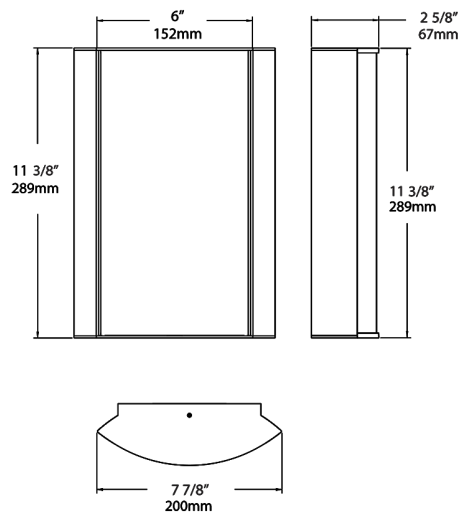

Dimensions

Ordering Matrix

Family	Lumen Package	CRI and CCT		Lens		Finish	Options
HALVS	10L	930	—	LW	—	S	^
	10L = 1000lm / 14W	940 = 90CRI, 4000K		F = Frosted (Standard)		W = White	Blank = No Option
	18L = 1800lm / 25W	935 = 90CRI, 3500K		FG1 = Frosted with Grill Style #1		K = Black	/E2 = Emergency Battery Backup
		930 = 90CRI, 3000K		FG2 = Frosted with Grill Style #2		S = Silver	/MVS = Occupancy Sensor
		927 = 90CRI, 2700K		FG3 = Frosted with Grill Style #3		A = Antique Bronze	/BL = Bi-Level Control
				NL = Natural Leaves		SA = Satin Nickel	/LC = Lightcloud Controller
				GL = Green Leaves		CU = Copper	/MVS/E2 = Microwave Sensor w/ Emergency Battery Backup
				TL = Toffee Leaves			/BL/E2 = Bi-Level Control w/ Emergency Battery Backup
				LW = Linen Hampton White			/LC/E2 = Lightcloud Controller w/ Emergency Battery Backup
				LS = Linen Stone			
				LH = Linen Harbor			
				MS = Metallic Spun Silver			
				MC = Metallic Spun Copper			
				MG = Metallic Spun Gold			
				CW = Crush Polar White			
				CS = Crush Sedona			
				MP = Mirage Platinum			
				MA = Mirage Bronze