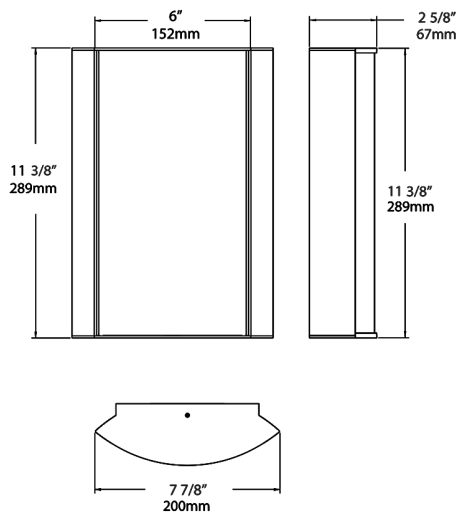

Dimensions

Ordering Matrix

Family	Lumen Package	CRI and CCT		Lens		Finish	Options
HALVS	10L	930	-	MA	-	A	^
	10L = 1000lm / 14W	940 = 90CRI, 4000K		F = Frosted (Standard)		W = White	Blank = No Option
	18L = 1800lm / 25W	935 = 90CRI, 3500K		FG1 = Frosted with Grill Style #1		K = Black	/E2 = Emergency Battery Backup
		930 = 90CRI, 3000K		FG2 = Frosted with Grill Style #2		S = Silver	/MVS = Occupancy Sensor
		927 = 90CRI, 2700K		FG3 = Frosted with Grill Style #3		A = Antique Bronze	/BL = Bi-Level Control
				NL = Natural Leaves		SA = Satin Nickel	/LC = Lightcloud Controller
				GL = Green Leaves		CU = Copper	/MVS/E2 = Microwave Sensor w/ Emergency Battery Backup
				TL = Toffee Leaves			/BL/E2 = Bi-Level Control w/ Emergency Battery Backup
				LW = Linen Hampton White			/LC/E2 = Lightcloud Controller w/ Emergency Battery Backup
				LS = Linen Stone			
				LH = Linen Harbor			
				MS = Metallic Spun Silver			
				MC = Metallic Spun Copper			
				MG = Metallic Spun Gold			
				CW = Crush Polar White			
				CS = Crush Sedona			
				MP = Mirage Platinum			
				MA = Mirage Bronze