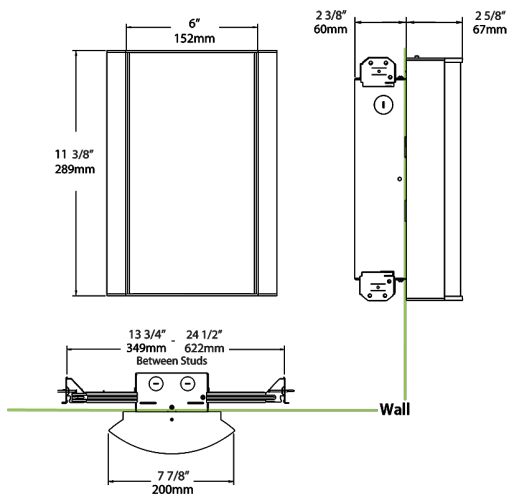

Dimensions

Ordering Matrix

Family	Lumen Package	CRI and CCT		Lens		Finish	Options
HALVS	10L	935	—	CW	—	CU	/LC/E2
	10L = 1000lm / 14W	940 = 90CRI, 4000K		F = Frosted (Standard)		W = White	Blank = No Option
	18L = 1800lm / 25W	935 = 90CRI, 3500K		FG1 = Frosted with Grill Style #1		K = Black	/E2 = Emergency Battery Backup
		930 = 90CRI, 3000K		FG2 = Frosted with Grill Style #2		S = Silver	/MVS = Occupancy Sensor
		927 = 90CRI, 2700K		FG3 = Frosted with Grill Style #3		A = Antique Bronze	/BL = Bi-Level Control
				NL = Natural Leaves		SA = Satin Nickel	/LC = Lightcloud Controller
				GL = Green Leaves		CU = Copper	/MVS/E2 = Microwave Sensor w/ Emergency Battery Backup
				TL = Toffee Leaves			/BL/E2 = Bi-Level Control w/ Emergency Battery Backup
				LW = Linen Hampton White			/LC/E2 = Lightcloud Controller w/ Emergency Battery Backup
				LS = Linen Stone			
				LH = Linen Harbor			
				MS = Metallic Spun Silver			
				MC = Metallic Spun Copper			
				MG = Metallic Spun Gold			
				CW = Crush Polar White			
				CS = Crush Sedona			
				MP = Mirage Platinum			
				MA = Mirage Bronze			