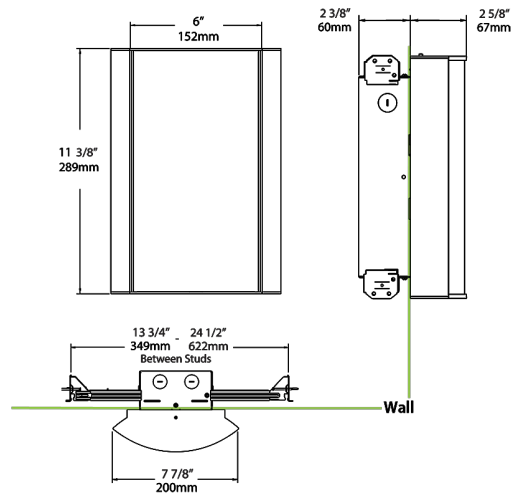

Dimensions

Ordering Matrix

Family	Lumen Package	CRI and CCT		Lens		Finish	Options
HALVS	10L	935	-	LS	-	A	/LC/E2
	10L = 1000lm / 14W	940 = 90CRI, 4000K		F = Frosted (Standard)		W = White	Blank = No Option
	18L = 1800lm / 25W	935 = 90CRI, 3500K		FG1 = Frosted with Grill Style #1		K = Black	/E2 = Emergency Battery Backup
		930 = 90CRI, 3000K		FG2 = Frosted with Grill Style #2		S = Silver	/MVS = Occupancy Sensor
		927 = 90CRI, 2700K		FG3 = Frosted with Grill Style #3		A = Antique Bronze	/BL = Bi-Level Control
				NL = Natural Leaves		SA = Satin Nickel	/LC = Lightcloud Controller
				GL = Green Leaves		CU = Copper	/MVS/E2 = Microwave Sensor w/ Emergency Battery Backup
				TL = Toffee Leaves			/BL/E2 = Bi-Level Control w/ Emergency Battery Backup
				LW = Linen Hampton White			/LC/E2 = Lightcloud Controller w/ Emergency Battery Backup
				LS = Linen Stone			
				LH = Linen Harbor			
				MS = Metallic Spun Silver			
				MC = Metallic Spun Copper			
				MG = Metallic Spun Gold			
				CW = Crush Polar White			
				CS = Crush Sedona			
				MP = Mirage Platinum			
				MA = Mirage Bronze			