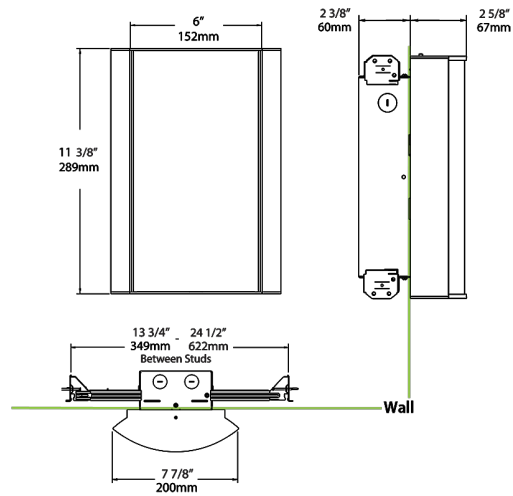

Dimensions

Ordering Matrix

Family	Lumen Package	CRI and CCT		Lens		Finish	Options
HALVS	10L	935	—	MG	—	CU	/LC/E2
	10L = 1000lm / 14W	940 = 90CRI, 4000K		F = Frosted (Standard)		W = White	Blank = No Option
	18L = 1800lm / 25W	935 = 90CRI, 3500K		FG1 = Frosted with Grill Style #1		K = Black	/E2 = Emergency Battery Backup
		930 = 90CRI, 3000K		FG2 = Frosted with Grill Style #2		S = Silver	/MVS = Occupancy Sensor
		927 = 90CRI, 2700K		FG3 = Frosted with Grill Style #3		A = Antique Bronze	/BL = Bi-Level Control
				NL = Natural Leaves		SA = Satin Nickel	/LC = Lightcloud Controller
				GL = Green Leaves		CU = Copper	/MVS/E2 = Microwave Sensor w/ Emergency Battery Backup
				TL = Toffee Leaves			/BL/E2 = Bi-Level Control w/ Emergency Battery Backup
				LW = Linen Hampton White			/LC/E2 = Lightcloud Controller w/ Emergency Battery Backup
				LS = Linen Stone			
				LH = Linen Harbor			
				MS = Metallic Spun Silver			
				MC = Metallic Spun Copper			
				MG = Metallic Spun Gold			
				CW = Crush Polar White			
				CS = Crush Sedona			
				MP = Mirage Platinum			
				MA = Mirage Bronze			