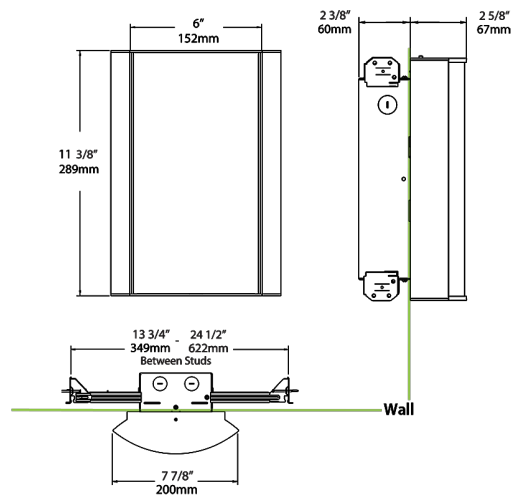

Dimensions

Ordering Matrix

Family	Lumen Package	CRI and CCT		Lens		Finish	Options
HALVS	18L	935	—	NL	—	A	/BL/E2
	10L = 1000lm / 14W	940 = 90CRI, 4000K		F = Frosted (Standard)		W = White	Blank = No Option
	18L = 1800lm / 25W	935 = 90CRI, 3500K		FG1 = Frosted with Grill Style #1		K = Black	/E2 = Emergency Battery Backup
		930 = 90CRI, 3000K		FG2 = Frosted with Grill Style #2		S = Silver	/MVS = Occupancy Sensor
		927 = 90CRI, 2700K		FG3 = Frosted with Grill Style #3		A = Antique Bronze	/BL = Bi-Level Control
				NL = Natural Leaves		SA = Satin Nickel	/LC = Lightcloud Controller
				GL = Green Leaves		CU = Copper	/MVS/E2 = Microwave Sensor w/ Emergency Battery Backup
				TL = Toffee Leaves			/BL/E2 = Bi-Level Control w/ Emergency Battery Backup
				LW = Linen Hampton White			/LC/E2 = Lightcloud Controller w/ Emergency Battery Backup
				LS = Linen Stone			
				LH = Linen Harbor			
				MS = Metallic Spun Silver			
				MC = Metallic Spun Copper			
				MG = Metallic Spun Gold			
				CW = Crush Polar White			
				CS = Crush Sedona			
				MP = Mirage Platinum			
				MA = Mirage Bronze			