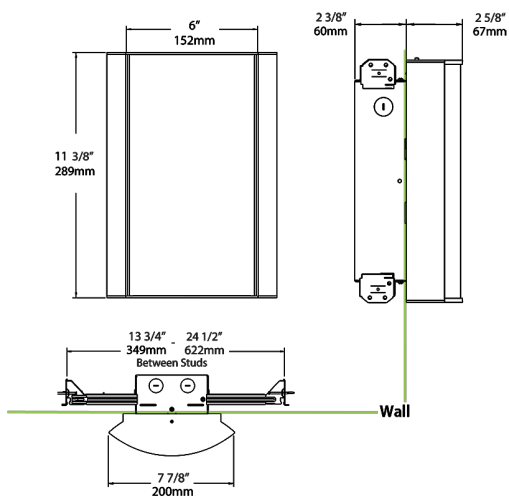

Dimensions

Ordering Matrix

Family	Lumen Package	CRI and CCT		Lens		Finish	Options
HALVS	18L	935	–	NL	–	K	/LC/E2
	10L = 1000lm / 14W	940 = 90CRI, 4000K		F = Frosted (Standard)		W = White	Blank = No Option
	18L = 1800lm / 25W	935 = 90CRI, 3500K		FG1 = Frosted with Grill Style #1		K = Black	/E2 = Emergency Battery Backup
		930 = 90CRI, 3000K		FG2 = Frosted with Grill Style #2		S = Silver	/MVS = Occupancy Sensor
		927 = 90CRI, 2700K		FG3 = Frosted with Grill Style #3		A = Antique Bronze	/BL = Bi-Level Control
				NL = Natural Leaves		SA = Satin Nickel	/LC = Lightcloud Controller
				GL = Green Leaves		CU = Copper	/MVS/E2 = Microwave Sensor w/ Emergency Battery Backup
				TL = Toffee Leaves			/BL/E2 = Bi-Level Control w/ Emergency Battery Backup
				LW = Linen Hampton White			/LC/E2 = Lightcloud Controller w/ Emergency Battery Backup
				LS = Linen Stone			
				LH = Linen Harbor			
				MS = Metallic Spun Silver			
				MC = Metallic Spun Copper			
				MG = Metallic Spun Gold			
				CW = Crush Polar White			
				CS = Crush Sedona			
				MP = Mirage Platinum			
				MA = Mirage Bronze			