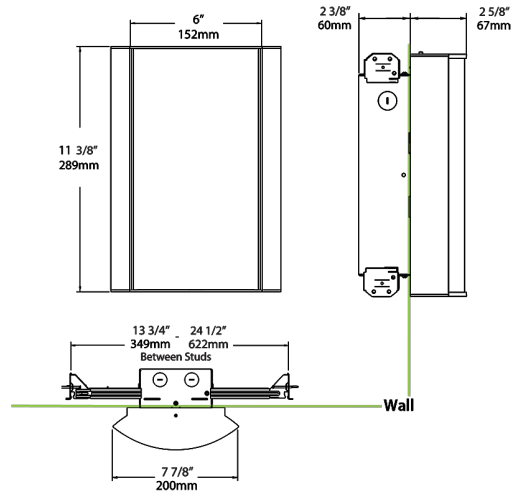

Dimensions

Ordering Matrix

Family	Lumen Package	CRI and CCT		Lens		Finish	Options
HALVS	18L	940	–	LW	–	A	/E2
	10L = 1000lm / 14W	940 = 90CRI, 4000K		F = Frosted (Standard)		W = White	Blank = No Option
	18L = 1800lm / 25W	935 = 90CRI, 3500K		FG1 = Frosted with Grill Style #1		K = Black	/E2 = Emergency Battery Backup
		930 = 90CRI, 3000K		FG2 = Frosted with Grill Style #2		S = Silver	/MVS = Occupancy Sensor
		927 = 90CRI, 2700K		FG3 = Frosted with Grill Style #3		A = Antique Bronze	/BL = Bi-Level Control
				NL = Natural Leaves		SA = Satin Nickel	/LC = Lightcloud Controller
				GL = Green Leaves		CU = Copper	/MVS/E2 = Microwave Sensor w/ Emergency Battery Backup
				TL = Toffee Leaves			/BL/E2 = Bi-Level Control w/ Emergency Battery Backup
				LW = Linen Hampton White			/LC/E2 = Lightcloud Controller w/ Emergency Battery Backup
				LS = Linen Stone			
				LH = Linen Harbor			
				MS = Metallic Spun Silver			
				MC = Metallic Spun Copper			
				MG = Metallic Spun Gold			
				CW = Crush Polar White			
				CS = Crush Sedona			
				MP = Mirage Platinum			
				MA = Mirage Bronze			