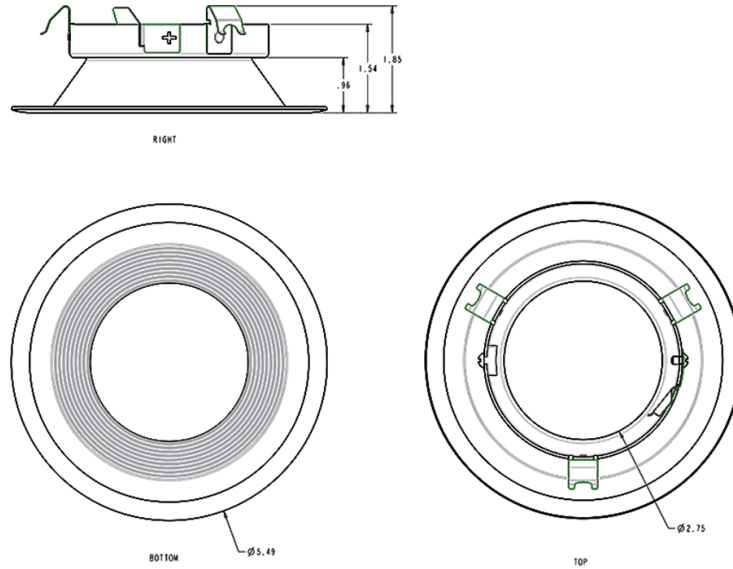

Finish:

Formulated for high-durability and long lasting color

Other

Trim Component:

This component must be ordered with HALITE housing and LED light engine in order to make a complete fixture.

Warranty:

RAB warrants that our LED products will be free from defects in materials and workmanship for a period of five (5) years from the date of delivery to the end user, including coverage of light output, color stability, driver performance and fixture finish.

Dimensions

Ordering Matrix

Family	Size	Shape	Type	Finish
HATRIM	4	R	BF	A
	4 = 4"	R = Round	Blank = Adjustable Downlight	A = Antique Bronze
	6 = 6"	AR = Adjustable Round	D = Downlight	CU = Copper
			BF = Downlight Baffle	SA = Satin Nickel
			WW = Wall Washer	W = White
				M = Semi-Specular
				SW = Specular Cone, White Trim
				MW = Semi-Specular Cone, White Trim
				BW = Black Cone, White Trim