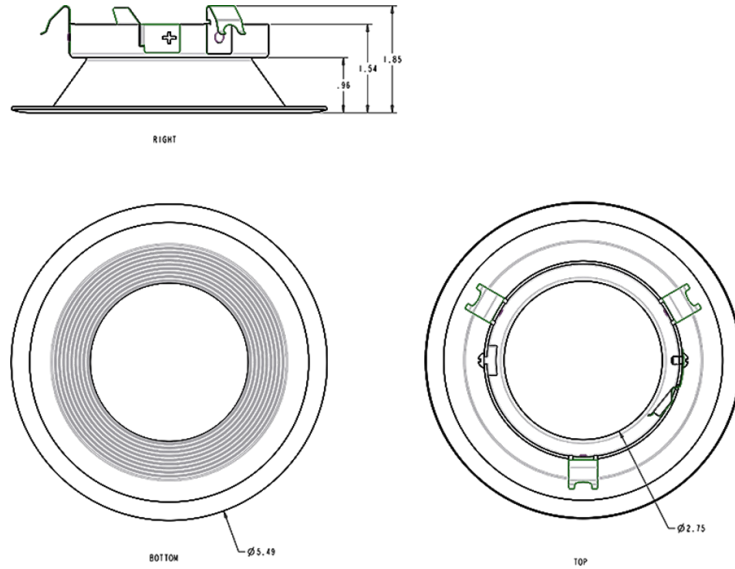

Construction

Trim:

4" Round Baffle, Black cone, White Trim

Housing:

Precision die cast aluminum

Green Technology:

Mercury and UV-free. RoHS compliant components. Polyester powder coat finish formulated without the use of VOCs or toxic heavy metals.

Finish:

Formulated for high-durability and long lasting color

Other

Trim Component:

This component must be ordered with HALITE housing and LED light engine in order to make a complete fixture.

Warranty:

RAB warrants that our LED products will be free from defects in materials and workmanship for a period of five (5) years from the date of delivery to the end user, including coverage of light output, color stability, driver performance and fixture finish.

Dimensions

Ordering Matrix

Family	Size	Shape	Type	Finish
HATRIM	4	R	BF	BW
	4 = 4"	R = Round	Blank = Adjustable Downlight	A = Antique Bronze
	6 = 6"	AR = Adjustable Round	D = Downlight	CU = Copper
			BF = Downlight Baffle	SA = Satin Nickel
			WW = Wall Washer	W = White
				M = Semi-Specular
				SW = Specular Cone, White Trim
				MW = Semi-Specular Cone, White Trim
				BW = Black Cone, White Trim