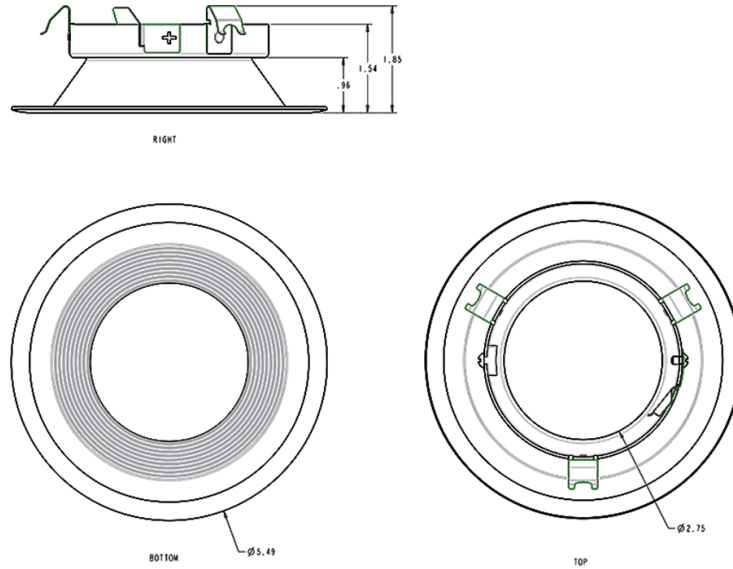

Photometrics are based on prorated reports. Contact the RAB Lighting Design department for the most up-to-date data.

Construction

Trim:

4" Round Baffle, White

Housing:

Precision die cast aluminum

Green Technology:

Dimensions

Ordering Matrix

Family	Size	Shape	Type	Finish
HATRIM	4	R	BF	W
	4 = 4"	R = Round	Blank = Adjustable Downlight	A = Antique Bronze
	6 = 6"	AR = Adjustable Round	D = Downlight	CU = Copper
			BF = Downlight Baffle	SA = Satin Nickel
			WW = Wall Washer	W = White
				M = Semi-Specular
				SW = Specular Cone, White Trim
				MW = Semi-Specular Cone, White Trim
				BW = Black Cone, White Trim