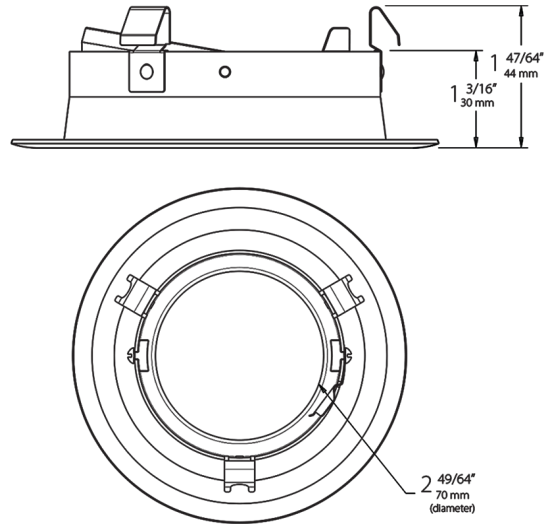

Dimensions

Ordering Matrix

Family	Size	Shape	Type	Finish
HATRIM	4	R	D	A
	4 = 4"	R = Round	Blank = Adjustable Downlight	A = Antique Bronze
	6 = 6"	AR = Adjustable Round	D = Downlight	CU = Copper
			BF = Downlight Baffle	SA = Satin Nickel
			WW = Wall Washer	W = White
				M = Semi-Specular
				SW = Specular Cone, White Trim
				MW = Semi-Specular Cone, White Trim
				BW = Black Cone, White Trim