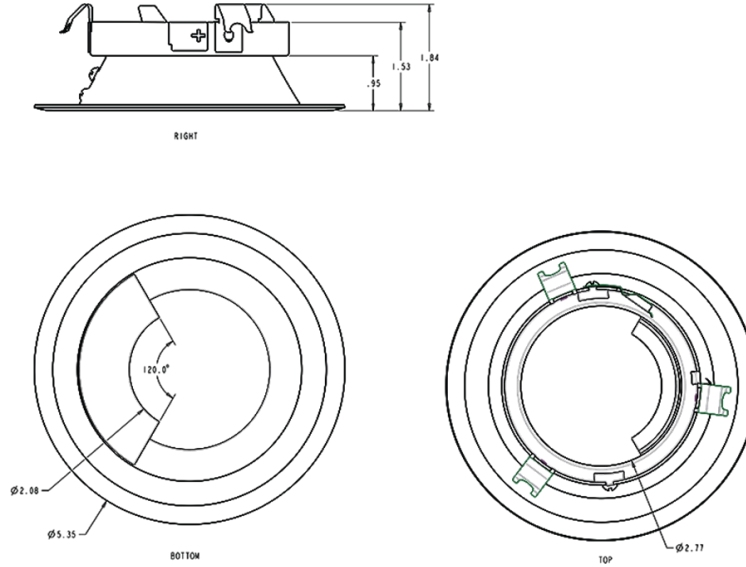

Construction

Trim:

4" Round Wall Wash, Semi-Specular Cone, White Trim

Housing:

Precision die cast aluminum

Green Technology:

Mercury and UV-free. RoHS compliant components. Polyester powder coat finish formulated without the use of VOCs or toxic heavy metals.

Dimensions

Ordering Matrix

Family	Size	Shape	Type	Finish
HATRIM	4	R	WW	MW
	4 = 4"	R = Round	Blank = Adjustable Downlight	A = Antique Bronze
	6 = 6"	AR = Adjustable Round	D = Downlight	CU = Copper
			BF = Downlight Baffle	SA = Satin Nickel
			WW = Wall Washer	W = White
				M = Semi-Specular
				SW = Specular Cone, White Trim
				MW = Semi-Specular Cone, White Trim
				BW = Black Cone, White Trim