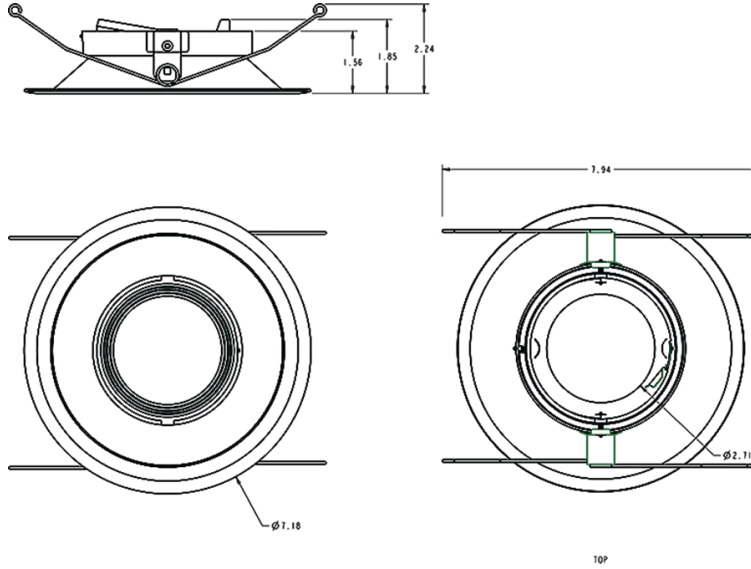

Dimensions

Ordering Matrix

Family	Size	Shape	Type	Finish
HATRIM	6	AR		A
	4 = 4" 6 = 6"	R = Round AR = Adjustable Round	Blank = Adjustable Downlight D = Downlight BF = Downlight Baffle WW = Wall Washer	A = Antique Bronze CU = Copper SA = Satin Nickel W = White M = Semi-Specular SW = Specular Cone, White Trim MW = Semi-Specular Cone, White Trim BW = Black Cone, White Trim