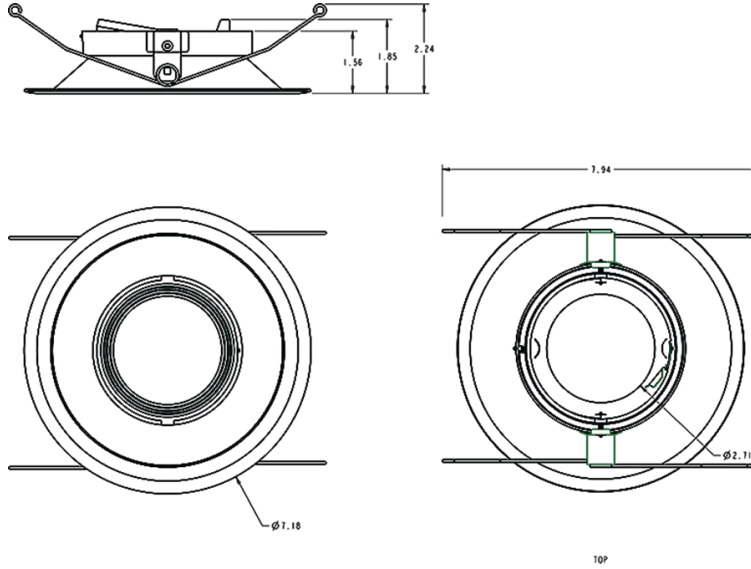

Construction

Trim:

6" Round Adjustable, Satin Nickel

Housing:

Precision die cast aluminum

Green Technology:

Mercury and UV-free. RoHS compliant components. Polyester powder coat finish formulated without the use of VOCs or toxic heavy metals.

Dimensions

Ordering Matrix

Family	Size	Shape	Type	Finish
HATRIM	6	AR		SA
	4 = 4" 6 = 6"	R = Round AR = Adjustable Round	Blank = Adjustable Downlight D = Downlight BF = Downlight Baffle WW = Wall Washer	A = Antique Bronze CU = Copper SA = Satin Nickel W = White M = Semi-Specular SW = Specular Cone, White Trim MW = Semi-Specular Cone, White Trim BW = Black Cone, White Trim