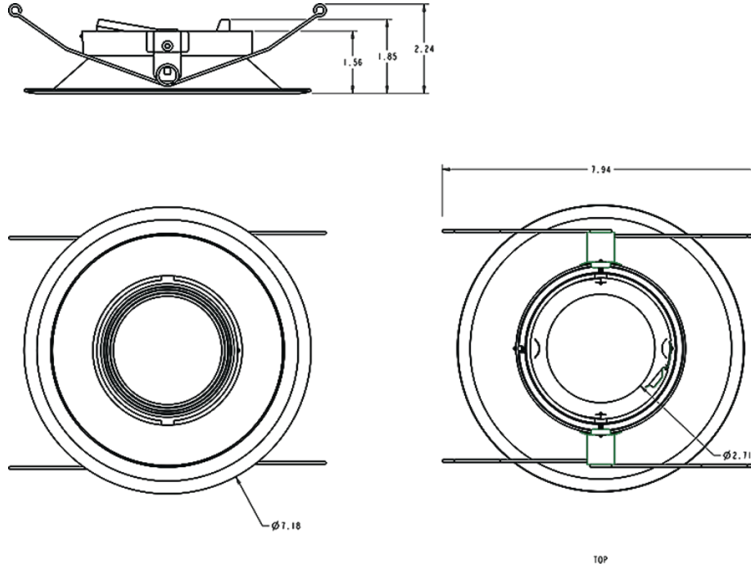

Dimensions

Ordering Matrix

Family	Size	Shape	Type	Finish
HATRIM	6	AR		W
	4 = 4" 6 = 6"	R = Round AR = Adjustable Round	Blank = Adjustable Downlight D = Downlight BF = Downlight Baffle WW = Wall Washer	A = Antique Bronze CU = Copper SA = Satin Nickel W = White M = Semi-Specular SW = Specular Cone, White Trim MW = Semi-Specular Cone, White Trim BW = Black Cone, White Trim