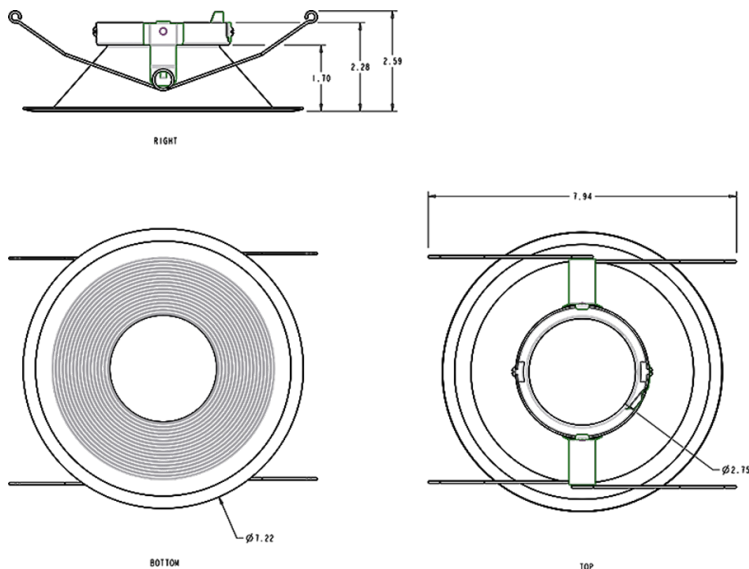

#### Trim Component:

This component must be ordered with HALITE housing and LED light engine in order to make a complete fixture.

## Dimensions