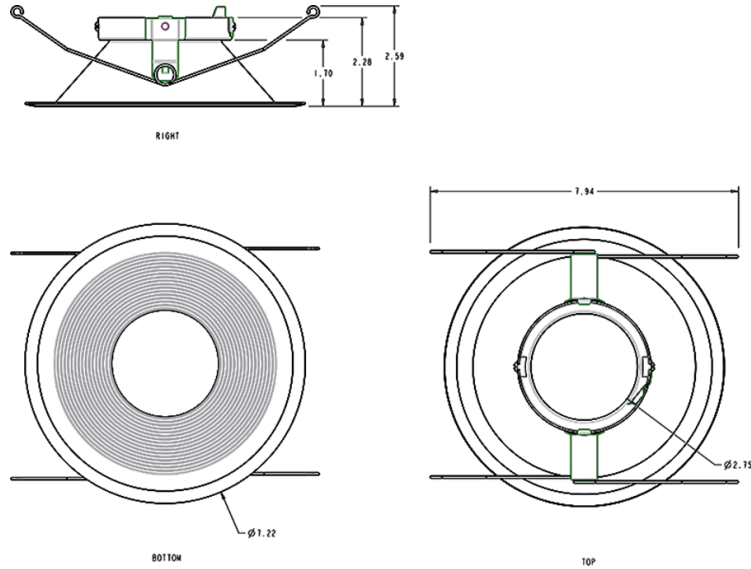

Dimensions

Ordering Matrix

Family	Size	Shape	Type	Finish
HATRIM	6	R	BF	SA
	4 = 4" 6 = 6"	R = Round AR = Adjustable Round	Blank = Adjustable Downlight D = Downlight BF = Downlight Baffle WW = Wall Washer	A = Antique Bronze CU = Copper SA = Satin Nickel W = White M = Semi-Specular SW = Specular Cone, White Trim MW = Semi-Specular Cone, White Trim BW = Black Cone, White Trim