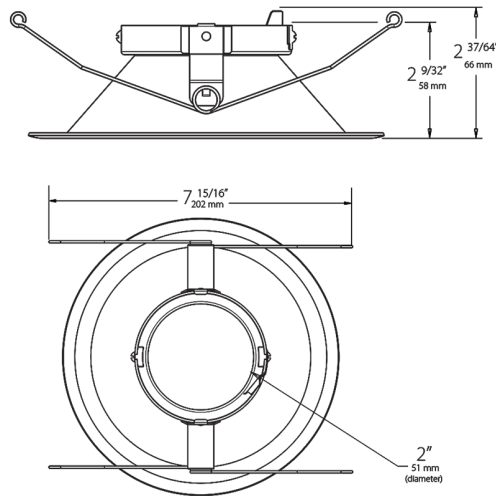

#### Trim Component:

This component must be ordered with HALITE housing and LED light engine in order to make a complete fixture.

## Dimensions