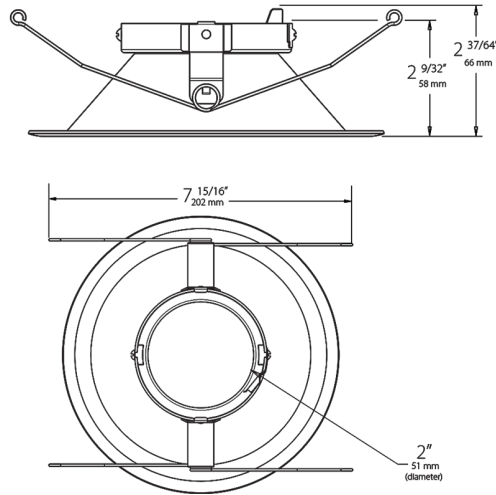

Dimensions

Ordering Matrix

Family	Size	Shape	Type	Finish
HATRIM	6	R	D	M
	4 = 4" 6 = 6"	R = Round AR = Adjustable Round	Blank = Adjustable Downlight D = Downlight BF = Downlight Baffle WW = Wall Washer	A = Antique Bronze CU = Copper SA = Satin Nickel W = White M = Semi-Specular SW = Specular Cone, White Trim MW = Semi-Specular Cone, White Trim BW = Black Cone, White Trim