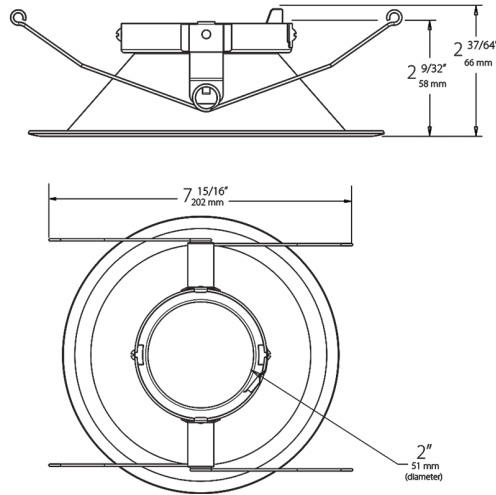

Construction

Trim:

6" Round Downlight, Specular Cone, White Trim

Housing:

Precision die cast aluminum

Green Technology:

Mercury and UV-free. RoHS compliant components. Polyester powder coat finish formulated without the use of VOCs or toxic heavy metals.

Dimensions

Ordering Matrix

Family	Size	Shape	Type	Finish
HATRIM	6	R	D	SW
	4 = 4" 6 = 6"	R = Round AR = Adjustable Round	Blank = Adjustable Downlight D = Downlight BF = Downlight Baffle WW = Wall Washer	A = Antique Bronze CU = Copper SA = Satin Nickel W = White M = Semi-Specular SW = Specular Cone, White Trim MW = Semi-Specular Cone, White Trim BW = Black Cone, White Trim