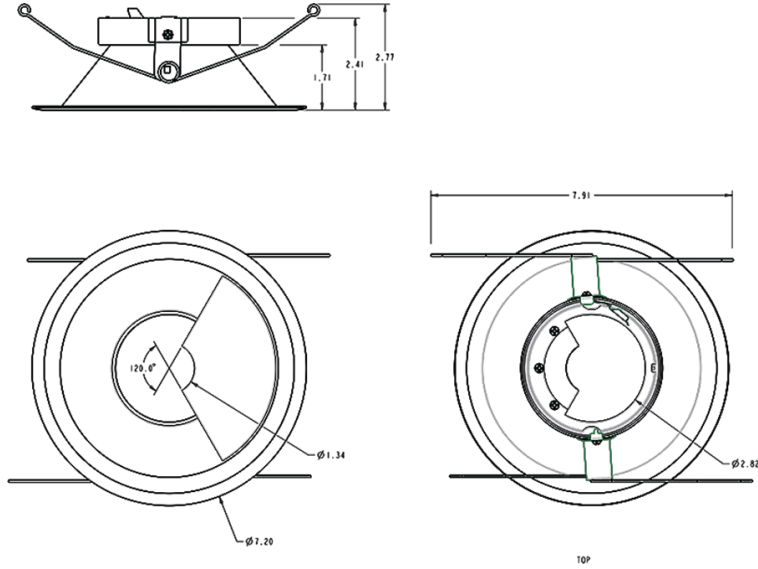

Photometrics are based on prorated reports. Contact the RAB Lighting Design department for the most up-to-date data.

Construction

Trim:

6" Round Wall Wash, White

Housing:

Precision die cast aluminum

Green Technology:

Dimensions

Ordering Matrix

| Family | Size | Shape | Type | Finish |
|--------|------------------|------------------------------------|--|--|
| HATRIM | 6 | R | WW | W |
| | 4 = 4" 6 = 6" | R = Round AR = Adjustable Round | Blank = Adjustable Downlight D = Downlight BF = Downlight Baffle WW = Wall Washer | A = Antique Bronze CU = Copper SA = Satin Nickel W = White M = Semi-Specular SW = Specular Cone, White Trim MW = Semi-Specular Cone, White Trim BW = Black Cone, White Trim |