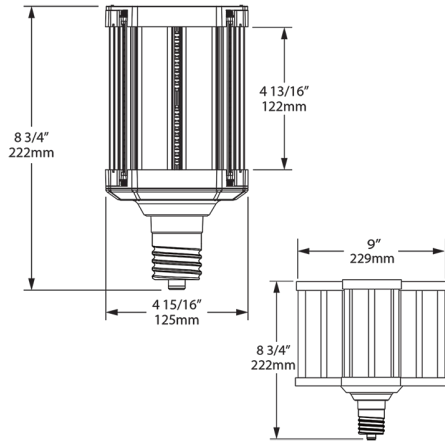

No

**Construction**

**Operating Temperature:**

-20 - 40°C

**Bare Lamp Illuminated Length (inches):**

4.80"

**MOL (inches):**

8.74"

**Optical**

**Beam Angle:**

180°

**Shipping Information**

**Case Qty:**

6

**Case Dimensions:**

17.52 x 10.91 x 13.58

**Pallet Quantity of Pieces:**

108

**Pallet Dimensions:**

34.69 x 37.01 x 45.47

## Dimensions