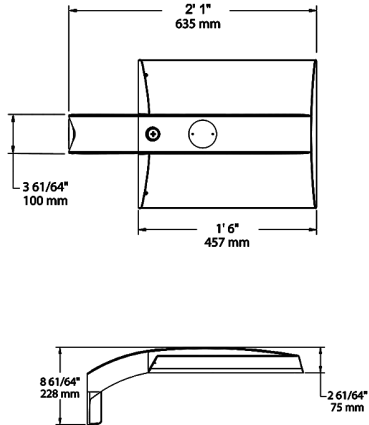

Dimensions

Features

- 0-10V Dimming, standard
- 100,000-Hour LED lifespan

Ordering Matrix

Family	Distribution	Lumen Output	Mounting	CRI/CCT	Finish	Voltage/Driver	Sensor Options	Lightcloud Option
IVA	T3	45L	PA	750	Z	H	/WS4	/LC
T2 = Type II	T3 = Type III	45L = 4,500 lumens (38W)	PA = Universal Pole Adapter	750 = 70CRI 5000K	Z = Bronze	U = 120-277V 0-10V Dimming	Blank = No Options	Blank = No Lightcloud
T4 = Type IV	T5S = Type V Square	75L = 7,500 lumens (67W)	WM = Wall mount	740 = 70CRI 4000K	G = Roadway Gray	H = 347-480V, 0-10V Dimming	/WS = 8ft lens Wattstopper	/LC = Lightcloud Controller
FT = Forward Throw		100L = 10,000 lumens (94W)	SF = Slipfitter	730 = 70CRI 3000K	K = Black		/WS2 = 20ft lens Wattstopper	
		130L = 13,000 lumens (117W)					/WS4 = 40ft lens Wattstopper	
							/7PR = 7-pin receptacle	