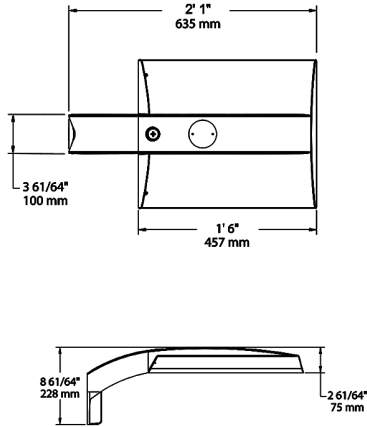

Dimensions

Features

- 0-10V Dimming, standard
- 100,000-Hour LED lifespan

Ordering Matrix

Family	Distribution	Lumen Output	Mounting	CRI/CCT	Finish	Voltage/Driver	Sensor Options	Lightcloud Option																			
IVA	T3	75L	PA	750	Z	H	/WS4	^																			
T2 = Type II	T3 = Type III	T4 = Type IV	T5S = Type V Square	FT = Forward Throw	45L = 4,500 lumens (38W)	75L = 7,500 lumens (67W)	100L = 10,000 lumens (94W)	130L = 13,000 lumens (117W)	PA = Universal Pole Adapter	WM = Wall mount	SF = Slipfitter	750 = 70CRI 5000K	740 = 70CRI 4000K	730 = 70CRI 3000K	Z = Bronze	W = White	G = Roadway Gray	K = Black	U = 120-277V 0-10V Dimming	H = 347-480V, 0-10V Dimming	Blank = No Options	/WS = 8ft lens Wattstopper	/WS2 = 20ft lens Wattstopper	/WS4 = 40ft lens Wattstopper	/7PR = 7-pin receptacle	Blank = No Lightcloud	/LC = Lightcloud Controller