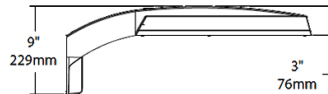

Power Factor:

99.8% at 120V, 96.7% at 277V

Dimensions

Features

0-10V Dimming, standard

100,000-Hour LED lifespan

Ordering Matrix

Family	Distribution		Lumen Output	Mounting	CRI/Color Temp	Finish	Voltage/Driver	Sensor Options	Lightcloud Option
IVA	T4	-	100L	PA	730	G	U	/WS2	
	T2 = Type II T3 = Type III T4 = Type IV T5S = Type V Square FT = Forward Throw		45L = 4,500 lumens (38W) 75L = 7,500 lumens (67W) 100L = 10,000 lumens (94W) 130L = 13,000 lumens (117W)	PA = Universal Pole Adapter WM = Wall mount SF = Slipfitter	750 = 70CRI 5000K 740 = 70CRI 4000K 730 = 70CRI 3000K	Z = Bronze W = White G = Roadway Gray K = Black	U = 120-277V 0-10V Dimming H = 347-480V, 0-10V Dimming	Blank = No Options /WS = 8ft lens Wattstopper /WS2 = 20ft lens Wattstopper /WS4 = 40ft lens Wattstopper /7PR = 7-Pin receptacle	Blank = No Lightcloud® /LC = Lightcloud® Controller