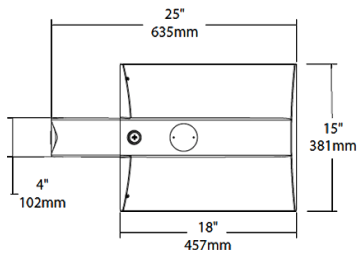

Power Factor:

99.8% at 120V, 96.7% at 277V

Dimensions

Features

0-10V Dimming, standard

100,000-Hour LED lifespan

Ordering Matrix

Family	Distribution		Lumen Output	Mounting	CRI/Color Temp	Finish	Voltage/Driver	Sensor Options	Lightcloud Option
IVA	T4	-	100L	PA	730	G	U	/WS2	
	T2 = Type II T3 = Type III T4 = Type IV T5S = Type V Square FT = Forward Throw		45L = 4,500 lumens (38W) 75L = 7,500 lumens (67W) 100L = 10,000 lumens (94W) 130L = 13,000 lumens (117W)	PA = Universal Pole Adapter WM = Wall mount SF = Slipfitter	750 = 70CRI 5000K 740 = 70CRI 4000K 730 = 70CRI 3000K	Z = Bronze W = White G = Roadway Gray K = Black	U = 120-277V 0-10V Dimming H = 347-480V, 0-10V Dimming	Blank = No Options /WS = 8ft lens Wattstopper /WS2 = 20ft lens Wattstopper /WS4 = 40ft lens Wattstopper /7PR = 7-Pin receptacle	Blank = No Lightcloud® /LC = Lightcloud® Controller