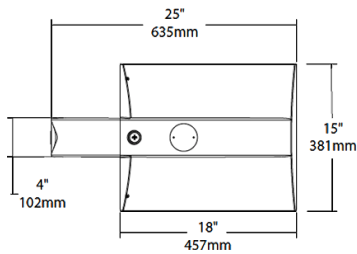

Power Factor:

99.8% at 120V, 96.7% at 277V

Dimensions

Features

- 0-10V Dimming, standard
- 100,000-Hour LED lifespan

Ordering Matrix

Family	Distribution		Lumen Output	Mounting	CRI/Color Temp	Finish	Voltage/Driver	Sensor Options	Lightcloud Option
IVA	T4	-	100L	PA	730	Z	U	/WS2	
	T2 = Type II T3 = Type III T4 = Type IV T5S = Type V Square FT = Forward Throw		45L = 4,500 lumens (38W) 75L = 7,500 lumens (67W) 100L = 10,000 lumens (94W) 130L = 13,000 lumens (117W)	PA = Universal Pole Adapter WM = Wall mount SF = Slipfitter	750 = 70CRI 5000K 740 = 70CRI 4000K 730 = 70CRI 3000K	Z = Bronze W = White G = Roadway Gray K = Black	U = 120-277V 0-10V Dimming H = 347-480V, 0-10V Dimming	Blank = No Options /WS = 8ft lens Wattstopper /WS2 = 20ft lens Wattstopper /WS4 = 40ft lens Wattstopper /7PR = 7-Pin receptacle	Blank = No Lightcloud® /LC = Lightcloud® Controller