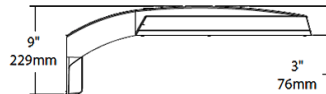

Power Factor:

99.8% at 120V, 96.7% at 277V

Dimensions

Features

- 0-10V Dimming, standard
- 100,000-Hour LED lifespan

Ordering Matrix

Family	Distribution		Lumen Output	Mounting	CRI/Color Temp	Finish	Voltage/Driver	Sensor Options	Lightcloud Option
IVA	T4	-	100L	PA	730	Z	U	/WS2	
	T2 = Type II T3 = Type III T4 = Type IV T5S = Type V Square FT = Forward Throw		45L = 4,500 lumens (38W) 75L = 7,500 lumens (67W) 100L = 10,000 lumens (94W) 130L = 13,000 lumens (117W)	PA = Universal Pole Adapter WM = Wall mount SF = Slipfitter	750 = 70CRI 5000K 740 = 70CRI 4000K 730 = 70CRI 3000K	Z = Bronze W = White G = Roadway Gray K = Black	U = 120-277V 0-10V Dimming H = 347-480V, 0-10V Dimming	Blank = No Options /WS = 8ft lens Wattstopper /WS2 = 20ft lens Wattstopper /WS4 = 40ft lens Wattstopper /7PR = 7-Pin receptacle	Blank = No Lightcloud® /LC = Lightcloud® Controller