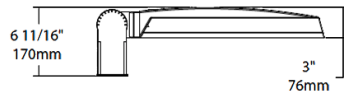

Power Factor:

99.8% at 120V, 96.7% at 277V

Dimensions

Features

- 0-10V Dimming, standard
- 100,000-Hour LED lifespan

Ordering Matrix

Family	Distribution		Lumen Output	Mounting	CRI/Color Temp	Finish	Voltage/Driver	Sensor Options	Lightcloud Option
IVA	T4	-	100L	SF	730	Z	U	/WS2	
	T2 = Type II T3 = Type III T4 = Type IV T5S = Type V Square FT = Forward Throw		45L = 4,500 lumens (38W) 75L = 7,500 lumens (67W) 100L = 10,000 lumens (94W) 130L = 13,000 lumens (117W)	PA = Universal Pole Adapter WM = Wall mount SF = Slipfitter	750 = 70CRI 5000K 740 = 70CRI 4000K 730 = 70CRI 3000K	Z = Bronze W = White G = Roadway Gray K = Black	U = 120-277V 0-10V Dimming H = 347-480V, 0-10V Dimming	Blank = No Options /WS = 8ft lens Wattstopper /WS2 = 20ft lens Wattstopper /WS4 = 40ft lens Wattstopper /7PR = 7-Pin receptacle	Blank = No Lightcloud® /LC = Lightcloud® Controller