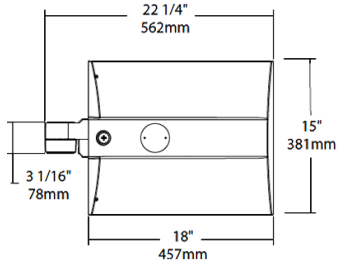

Power Factor:

99.8% at 120V, 96.7% at 277V

Dimensions

Features

- 0-10V Dimming, standard
- 100,000-Hour LED lifespan

Ordering Matrix

Family	Distribution		Lumen Output	Mounting	CRI/Color Temp	Finish	Voltage/Driver	Sensor Options	Lightcloud Option
IVA	T4	-	100L	SF	730	Z	U	/WS2	
	T2 = Type II T3 = Type III T4 = Type IV T5S = Type V Square FT = Forward Throw		45L = 4,500 lumens (38W) 75L = 7,500 lumens (67W) 100L = 10,000 lumens (94W) 130L = 13,000 lumens (117W)	PA = Universal Pole Adapter WM = Wall mount SF = Slipfitter	750 = 70CRI 5000K 740 = 70CRI 4000K 730 = 70CRI 3000K	Z = Bronze W = White G = Roadway Gray K = Black	U = 120-277V 0-10V Dimming H = 347-480V, 0-10V Dimming	Blank = No Options /WS = 8ft lens Wattstopper /WS2 = 20ft lens Wattstopper /WS4 = 40ft lens Wattstopper /7PR = 7-Pin receptacle	Blank = No Lightcloud® /LC = Lightcloud® Controller