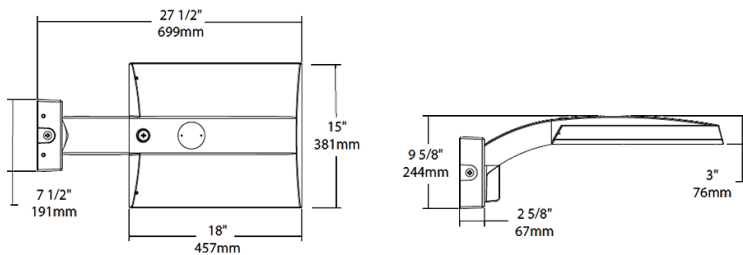

Optical

BUG Rating:

B3 U0 G3

Dimensions

Features

- 0-10V Dimming, standard
- 100,000-Hour LED lifespan

Ordering Matrix

Family	Distribution		Lumen Output	Mounting	CRI/Color Temp	Finish	Voltage/Driver	Sensor Options	Lightcloud Option
IVA	T4	-	100L	WM	730	G	U	/7PR	
	T2 = Type II T3 = Type III T4 = Type IV T5S = Type V Square FT = Forward Throw		45L = 4,500 lumens (38W) 75L = 7,500 lumens (67W) 100L = 10,000 lumens (94W) 130L = 13,000 lumens (117W)	PA = Universal Pole Adapter WM = Wall mount SF = Slipfitter	750 = 70CRI 5000K 740 = 70CRI 4000K 730 = 70CRI 3000K	Z = Bronze W = White G = Roadway Gray K = Black	U = 120-277V 0-10V Dimming H = 347-480V, 0-10V Dimming	Blank = No Options /WS = 8ft lens Wattstopper /WS2 = 20ft lens Wattstopper /WS4 = 40ft lens Wattstopper /7PR = 7-Pin receptacle	Blank = No Lightcloud® /LC = Lightcloud® Controller