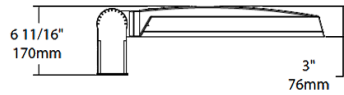

Optical

BUG Rating:

B3 U0 G2

Dimensions

Features

- 0-10V Dimming, standard
- 100,000-Hour LED lifespan

Ordering Matrix

Family	Distribution		Lumen Output	Mounting	CRI/Color Temp	Finish	Voltage/Driver	Sensor Options	Lightcloud Option
IVA	T5S	-	100L	SF	730	K	H	/7PR	
	T2 = Type II T3 = Type III T4 = Type IV T5S = Type V Square FT = Forward Throw		45L = 4,500 lumens (38W) 75L = 7,500 lumens (67W) 100L = 10,000 lumens (94W) 130L = 13,000 lumens (117W)	PA = Universal Pole Adapter WM = Wall mount SF = Slipfitter	750 = 70CRI 5000K 740 = 70CRI 4000K 730 = 70CRI 3000K	Z = Bronze W = White G = Roadway Gray K = Black	U = 120-277V 0-10V Dimming H = 347-480V, 0-10V Dimming	Blank = No Options /WS = 8ft lens Wattstopper /WS2 = 20ft lens Wattstopper /WS4 = 40ft lens Wattstopper /7PR = 7-Pin receptacle	Blank = No Lightcloud® /LC = Lightcloud® Controller