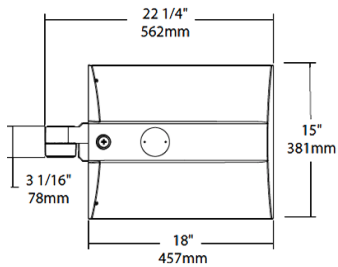

Optical

BUG Rating:

B3 U0 G2

Dimensions

Features

- 0-10V Dimming, standard
- 100,000-Hour LED lifespan

Ordering Matrix

Family	Distribution		Lumen Output	Mounting	CRI/Color Temp	Finish	Voltage/Driver	Sensor Options	Lightcloud Option
IVA	T5S	-	100L	SF	730	K	H	/7PR	
	T2 = Type II T3 = Type III T4 = Type IV T5S = Type V Square FT = Forward Throw		45L = 4,500 lumens (38W) 75L = 7,500 lumens (67W) 100L = 10,000 lumens (94W) 130L = 13,000 lumens (117W)	PA = Universal Pole Adapter WM = Wall mount SF = Slipfitter	750 = 70CRI 5000K 740 = 70CRI 4000K 730 = 70CRI 3000K	Z = Bronze W = White G = Roadway Gray K = Black	U = 120-277V 0-10V Dimming H = 347-480V, 0-10V Dimming	Blank = No Options /WS = 8ft lens Wattstopper /WS2 = 20ft lens Wattstopper /WS4 = 40ft lens Wattstopper /7PR = 7-Pin receptacle	Blank = No Lightcloud® /LC = Lightcloud® Controller