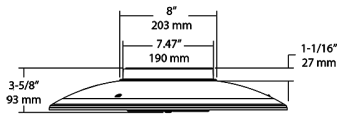

Dimensions

Ordering Matrix

| Family | Distribution | Lumen Output | CRI/CCT | Finish | Voltage/Driver | Sensor Options | Lightcloud | Emergency Option |
|--------|--------------------------------|--------------------------|-------------------|------------|----------------------------|------------------------------|------------------------------|--------------------|
| IVG | T5 | 50L | 740 | W | U | ^ | /LC | /E2 |
| | T5 = Type V Wide | 30L = 3,600 lumens (28W) | 750 = 70CRI 5000K | W = White | U = 120-277V 0-10V Dimming | Blank = No Options | Blank = No Lightcloud | Blank = No Options |
| | T5C = Type V Concentrated | 50L = 5,500 lumens (45W) | 740 = 70CRI 4000K | Z = Bronze | 4 = 480V 0-10V Dimming | /WS = 8ft lens Wattstopper | /LC = Light Cloud Controller | /E2 = Emergency |
| | T5U = Type V Wide with Uplight | 70L = 7,500 lumens (69W) | 730 = 70CRI 3000K | | | /WS2 = 20ft lens Wattstopper | | |