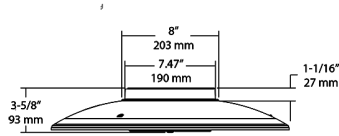

IVGT5U- 70L740WU/LCE2

Dimensions

Ordering Matrix

| Family | Distribution | Lumen Output | CRI/CCT | Finish | Voltage/Driver | Sensor Options | Lightcloud | Emergency Option |
|--------|---|--------------------------|-------------------|------------|----------------------------|------------------------------|------------------------------|--------------------|
| IVG | T5U | 70L | 740 | W | U | ^ | /LC | /E2 |
| | T5 = Type V Wide | 30L = 3,600 lumens (28W) | 750 = 70CRI 5000K | W = White | U = 120-277V 0-10V Dimming | Blank = No Options | Blank = No Lightcloud | Blank = No Options |
| | T5C = Type V Concentrated | | | | | /WS = 8ft lens Wattstopper | /LC = Light Cloud Controller | /E2 = Emergency |
| | T5U = Type V Wide with Uplight | 50L = 5,500 lumens (45W) | 740 = 70CRI 4000K | Z = Bronze | 4 = 480V 0-10V Dimming | /WS2 = 20ft lens Wattstopper | | |
| | T5CU = Type V Concentrated with Uplight | 70L = 7,500 lumens (69W) | 730 = 70CRI 3000K | | | | | |