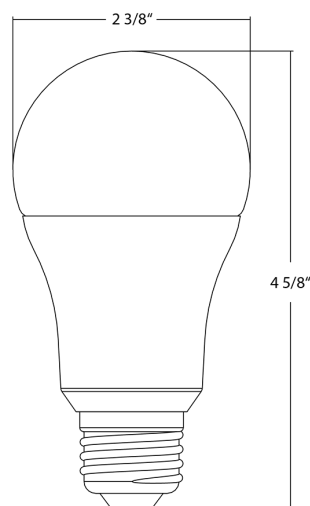

Construction

Base Type:

E26

Finish:

White

Bulb Shape:

A19

Enclosure Material:

Plastic package aluminum

Lens:

Frosted lens for smooth, evenly diffused illumination

Compliance

Safety Listing:

UL Listed

Environment:

Suitable for use in dry and damp environments

Fixture Rating:

Suitable for open and enclosed fixtures

Energy Star ID:

2401212

T20 Compliant:

Can be used to conform with the requirements of California Title 20

California Energy Commission (CEC) Status:

Lawful for Sales in California

RoHS:

Mercury and UV free. RoHS-compliant components.

FCC:

Complies with Part 15 of the FCC Rules

Other

Warranty:

RAB warrants that our LED products will be free from defects in materials and workmanship for a period of three (3) years from the date of delivery to the end user, including coverage of light output, color stability, driver performance and fixture finish. RAB's warranty is subject to all terms and conditions found at rablighting.com/warranty.

Accessories:

LCBLUEREMOTE/W (Wireless Remote Control)
NANO/LCB(Nano Timekeeper & Web Access)
SENSE/PIR/W/LCB (Wireless Wall Sensor)

Note:

All values are typical (tolerance +/- 10%)

Buy American Act Compliance:

RAB values USA manufacturing! Upon request, RAB may be able to manufacture this product to be compliant with the Buy American Act (BAA). Please contact customer service to request a quote for the product to be made BAA compliant.

Dimensions

Features

- Replacement for legacy incandescent and halogen lamps
- Direct Connect to the Lightcloud Blue mobile app via Bluetooth, no Gateway or Hub required
- Use mobile device to configure features for On/Off Control, Dim Level, Color Temperature, Schedules, Scenes, SmartShift and more
- Choose between 16+ million colors to fit any mood
- Tunable White 2200-6500K with smooth transition between color temperatures