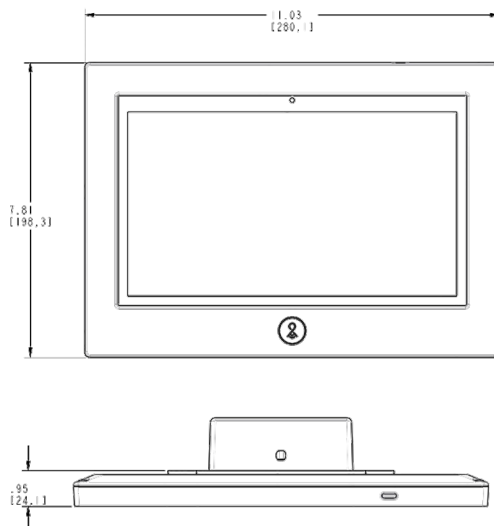

Line of Sight:

1000 feet

Obstructions:

100 feet

Other

Warranty:

10-year full hardware warranty with 100% repair/replacement coverage for all properly installed devices.

Country of Origin:

Designed by RAB in New Jersey and assembled in China.

Dimensions

Features

- 10" tablet for switching, dimming and scene control
- Wall-mounted, AC-Powered - never lose it, never charge it
- Customizable interface to show only the zones and scenes you want
- Communicates directly with other Lightcloud devices - no internet required