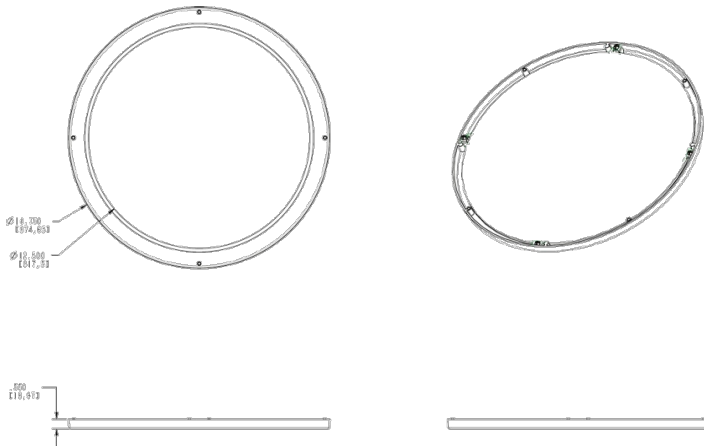

LFBAYLED78W

Project:	Type:
Prepared By:	Date:

Technical Specifications

Other

Description:

Lens door frame for highbay 78W LED with stainless steel screws.

Dimensions

Features

Fully compatible with BAYLED and AISLED fixtures

Commercial grade

For assistance in ordering please contact RAB customer service 1 888-RAB-1000

Ordering Matrix

Family	Compatibility	Voltage Amps	Material
GDBAYLED	78 = 78W BAYLED 78W = 78W BAYLED	800 = 800VA	W = Wire P = Polyshield FP = Frosted Polyshield