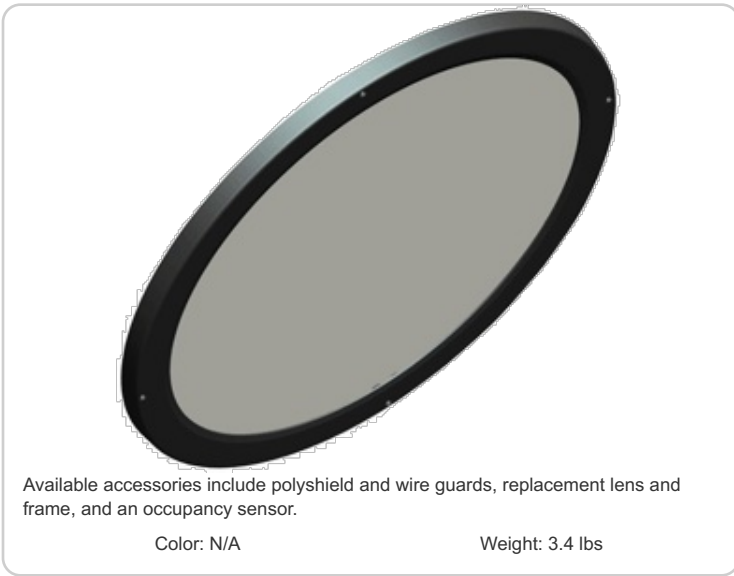

LFBAYLED78W

Project:	Type:
Prepared By:	Date:

Technical Specifications

Other

Description:

Lens door frame for highbay 78W LED with stainless steel screws.

Dimensions

Features

Fully compatible with BAYLED and AISLED fixtures

Commercial grade

For assistance in ordering please contact RAB customer service 1 888-RAB-1000

Ordering Matrix

Family	Compatibility	Voltage Amps	Material
GDBAYLED	78 = 78W BAYLED 78W = 78W BAYLED	800 = 800VA	W = Wire P = Polyshield FP = Frosted Polyshield