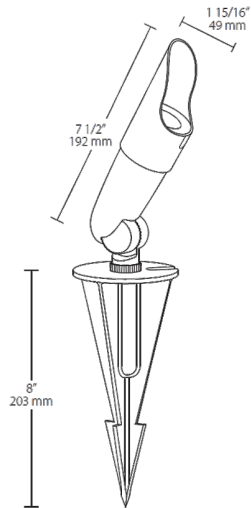

Dimensions

Features

- Compatible with 12VAC systems
- Includes 8" ground spike
- Equivalent to 20W halogen landscape lights
- 100,000-Hour lifespan

Ordering Matrix

Family	Wattage	Color Temp	Finish
LFLED	6LV	YY	W
	6 = 6W 12VAC	YY = 2700K (Residential Warm)	A = Bronze B = Black D = Sand W = White VG = Verde Green