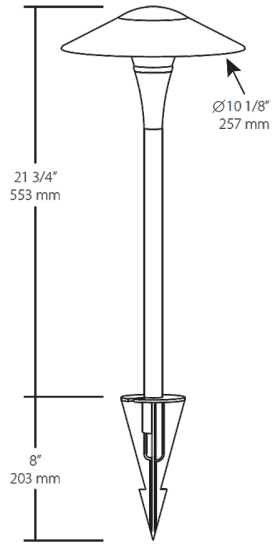

Dimensions

Features

- Compatible with 12VAC systems
- Includes 8" ground spike
- Equivalent to 20W halogen landscape lights
- 100,000-Hour lifespan

Ordering Matrix

Family	Tiers	LED	Wattage	Color Temp	Finish
LL	1	LED	6LV	YY	B
	FC = Full Cutoff 1 = 1 Tier 2 = 2 Tiers	LED = LED	6LV = 6W 12VAC	YY = 2700K (Residential Warm)	A = Bronze B = Black D = Sand W = White VG = Verde Green