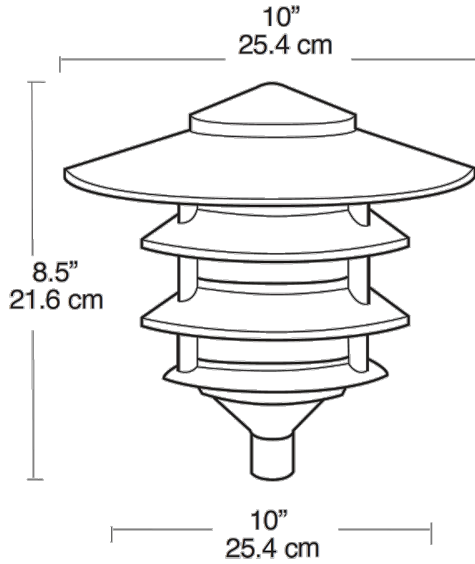

Rugged die cast aluminum 6" diameter housings. Threaded, gasketed clear glass globe for durable weatherproofing and easy relamping. 1" long, 1/2" threaded nipple included for easy mounting. 100 Watt max. Incandescent lamp not supplied. Fluorescent lamp supplied.

Color: Black

Weight: 4.2 lbs

<b>Project:</b>	<b>Type:</b>
<b>Prepared By:</b>	<b>Date:</b>

Lamp Info		Ballast Info	
Type:	13W Quad	Type:	NPF 120V
Watts:	13W	120V:	0.3A
Shape/Size:	N/A	208V:	N/A
Base:	N/A	240V:	N/A
ANSI:	N/A	277V:	N/A
Hours:	10,000	Input Watts:	17W
Lamp Lumens:	860	Efficiency:	76%
Efficacy:	51 LPW		

**Technical Specifications**

**Listings**

**UL Listing:**

Suitable for wet locations. Suitable for mounting within 4 feet of the ground.

**Electrical**

**Socket:**

Medium base porcelain with all copper electrical parts and 20" leads, including a ground lead.

## Dimensions