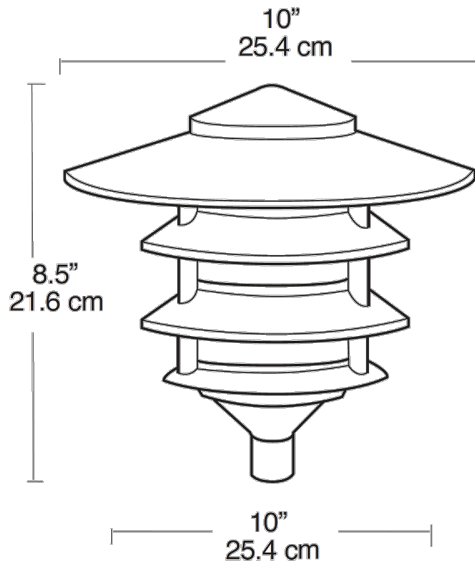

Rugged die cast aluminum 6" diameter housings. Threaded, gasketed clear glass globe for durable weatherproofing and easy relamping. 1" long, 1/2" threaded nipple included for easy mounting. 100 Watt max. Incandescent lamp not supplied. Fluorescent lamp supplied.

Color: Verde green

Weight: 6.0 lbs

Project:	Type:
Prepared By:	Date:

Lamp Info		Ballast Info	
Type:	13W Quad	Type:	NPF 120V
Watts:	13W	120V:	0.3A
Shape/Size:	N/A	208V:	N/A
Base:	N/A	240V:	N/A
ANSI:	N/A	277V:	N/A
Hours:	10,000	Input Watts:	17W
Lamp Lumens:	860	Efficiency:	76%
Efficacy:	51 LPW		

Technical Specifications

Listings

UL Listing:

Suitable for wet locations. Suitable for mounting within 4 feet of the ground.

Electrical

Socket:

Medium base porcelain with all copper electrical parts and 20" leads, including a ground lead.

Features

- Rugged die cast aluminum housing with durable powder coating
- Socket with all copper electrical parts and 20" leads
- Quick and secure installation with one corrosionproof screw
- Threaded, gasketed globes for durable weatherproofing and easy relamping
- 12" color matched mounting stem with 1/2" threads available
- Includes easy mounting 1/2" threaded nipple