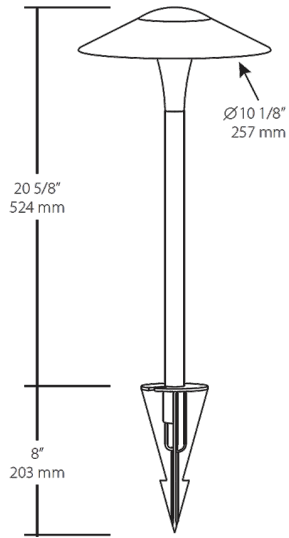

Dimensions

Features

- Compatible with 12VAC systems
- Includes 8" ground spike
- Equivalent to 20W halogen landscape lights
- 100,000-Hour lifespan

Ordering Matrix

Family	Tiers	LED	Wattage	Color Temp	Finish
LL	FC	LED	6LV	YY	W
	FC = Full Cutoff 1 = 1 Tier 2 = 2 Tiers	LED = LED	6LV = 6W 12VAC	YY = 2700K (Residential Warm)	A = Bronze B = Black D = Sand W = White VG = Verde Green