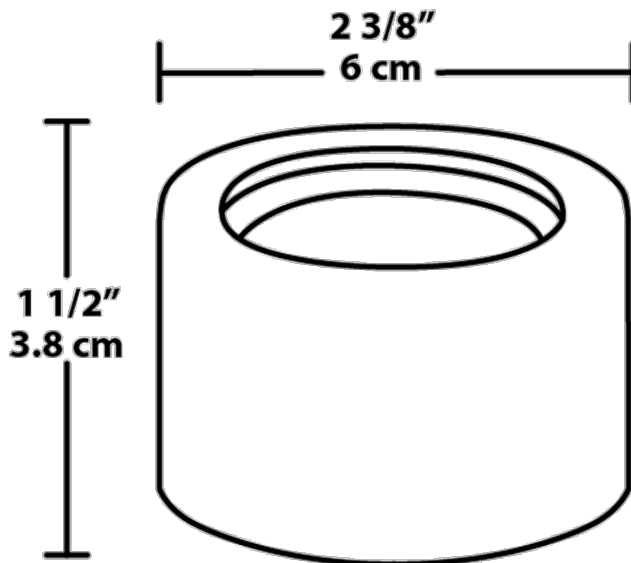

Fixture has a NEMA Type 3H x 3V.

Other

Compatibility:

Compatible with

Patents:

The design of the LSFLED is protected by patents pending in US, Canada, China, Taiwan and Mexico.

Dimensions

Features