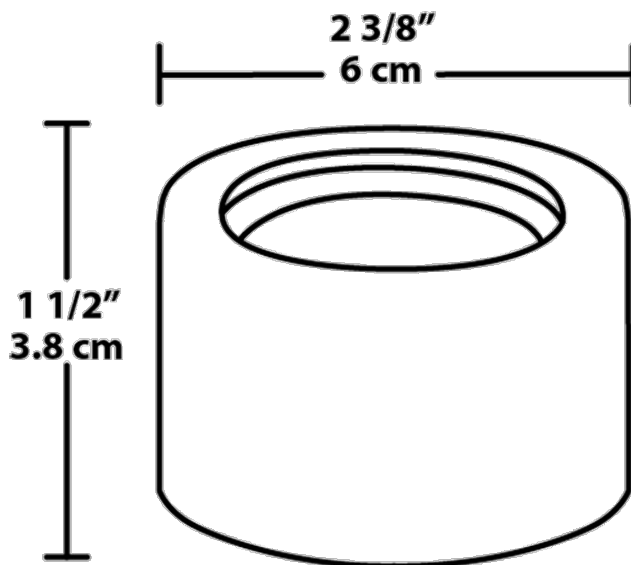

Fixture has a NEMA Type 3H x 3V.

Other

Compatibility:

Compatible with

Patents:

The design of the LSFLED is protected by patents pending in US, Canada, China, Taiwan and Mexico.

Dimensions

Features