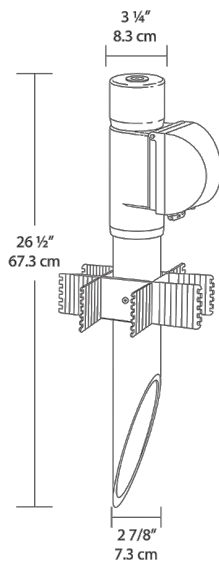

19" Mighty Post Plus with Mighty Post Adapter section and Blank cover is everything you need for a self-standing electrical outlet. Lets you install an In-Use Outlet or most other rectangular covers on a Mighty Post. Adapter made from tough ABS. Post top and blank ABS plate in matching color.

Color: Black

Weight: 3.5 lbs

Project:	Type:
Prepared By:	Date:

Technical Specifications

Listings

UL Listing:

Suitable for wet locations. Fixtures with ground wire must be used.

Other

GSA Schedule:

Suitable in accordance with FAR Subpart 25.4.

Construction

Set Screw:

Locks cap to post and prevents rotation.

Dimensions

Features

- Clear PVC plastic turtle cover with lockable latch
- Fits all standard rectangular covers
- Durable molded ABS Post Adapter
- Close up plug included
- Knockout holes in bottom of Post Adapter for easy wiring
- Mighty Post Adapter extends post height to keep outlets about plants and snow
- Add an electrical box to your Might Post and Lawn Light combo